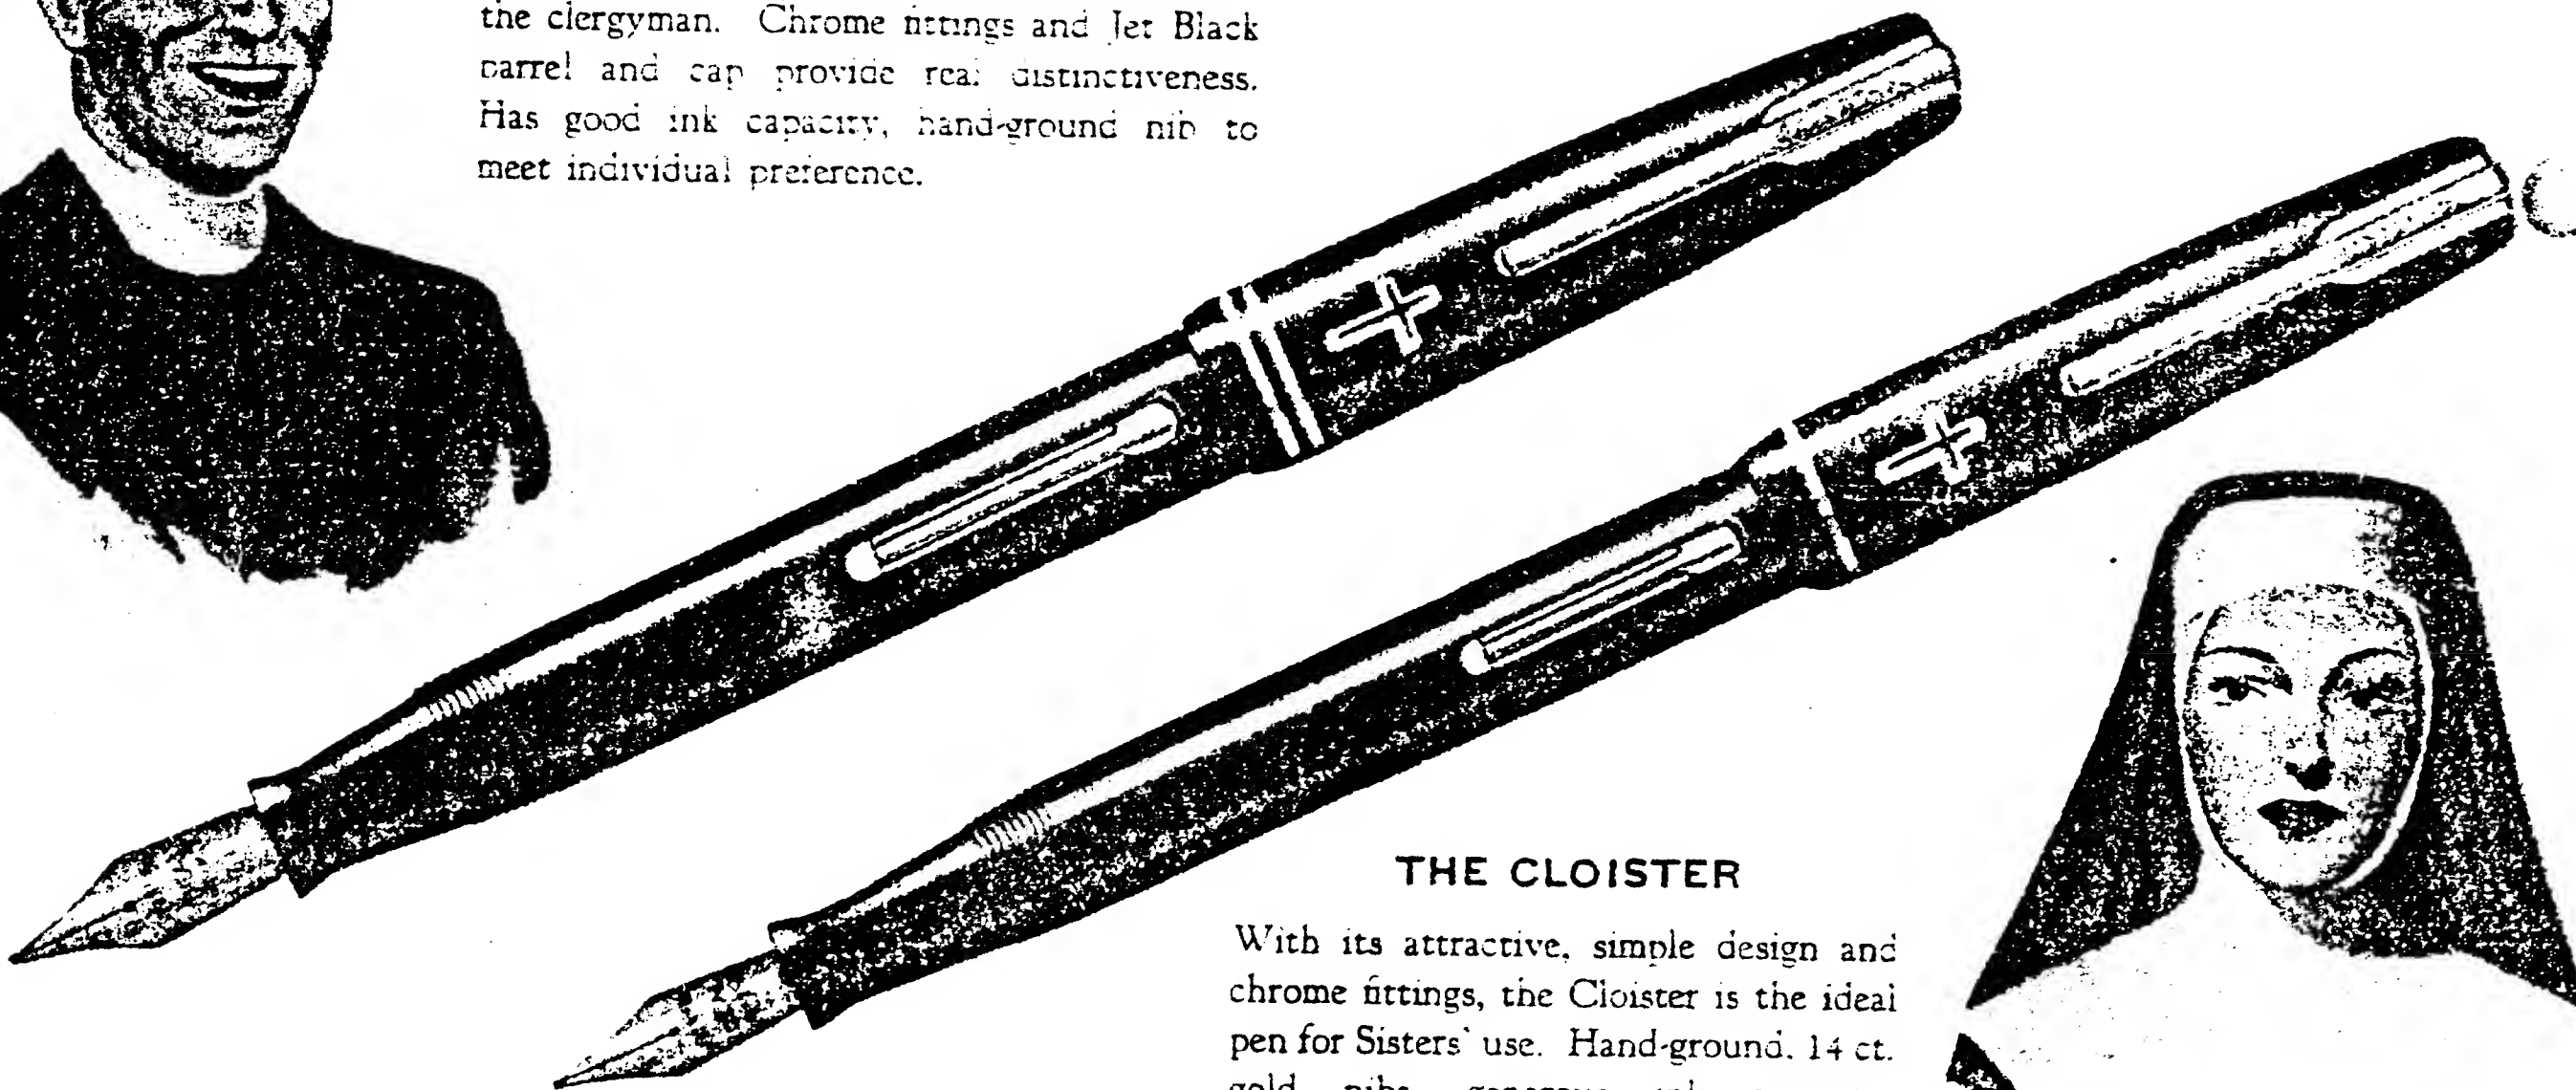

THE CLERIC

A Waterman's pen in perfect good taste for the clergyman. Chrome fittings and Jet Black barrel and cap provide real distinctiveness. Has good ink capacity, hand-ground nib to meet individual preference.