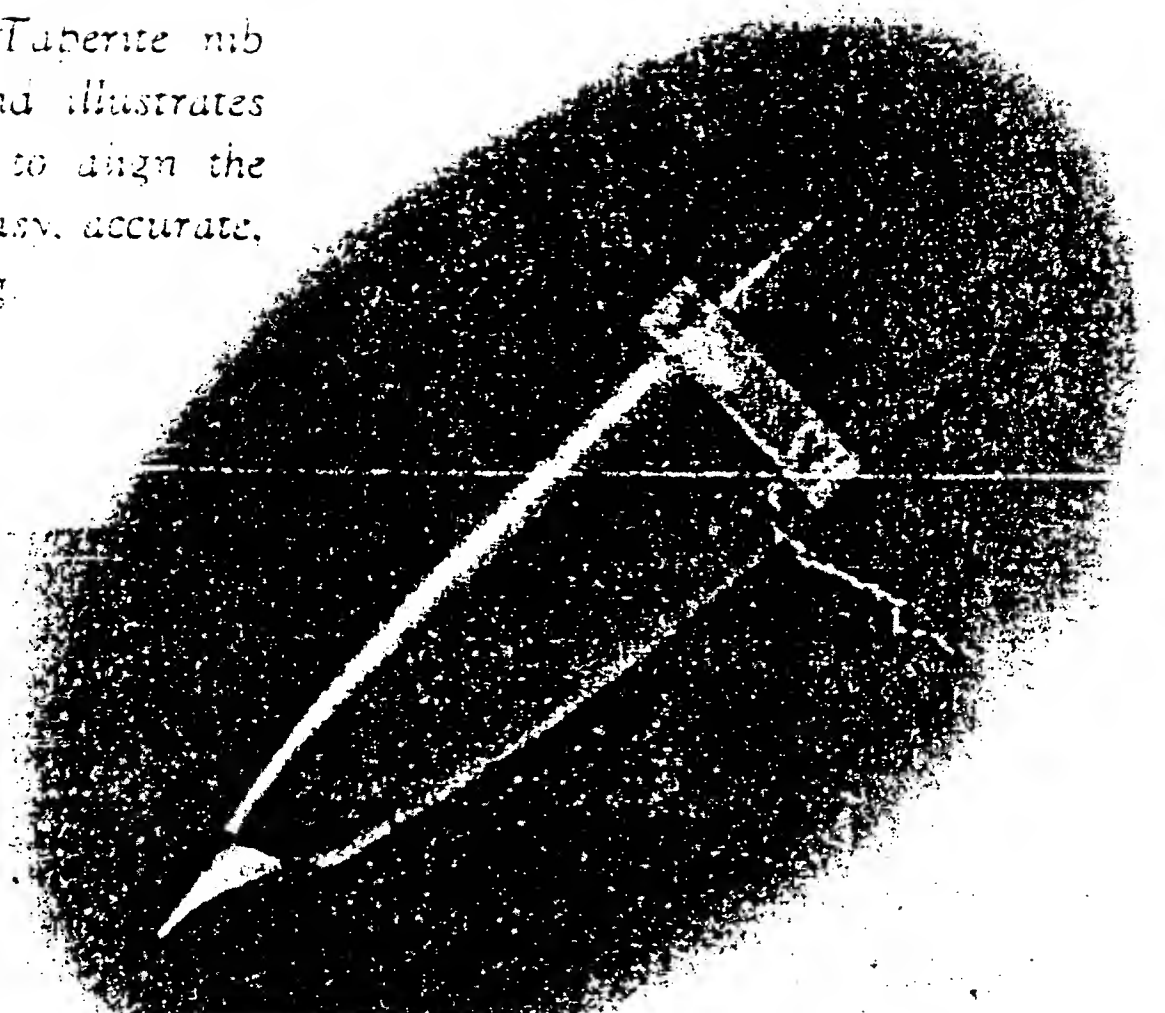

Taperite Pen
577S
Maroon barrel
Pencil to match
P577S

IN AND PENCIL SETS
IN GIFT BOXES

guarantee

over 60 years and are still guaranteed workmanship.

This side view of the new Taperite nib shows its pleasing profile and illustrates the special grip which helps to align the pen in the hand and assures easy, accurate, comfortable writing.