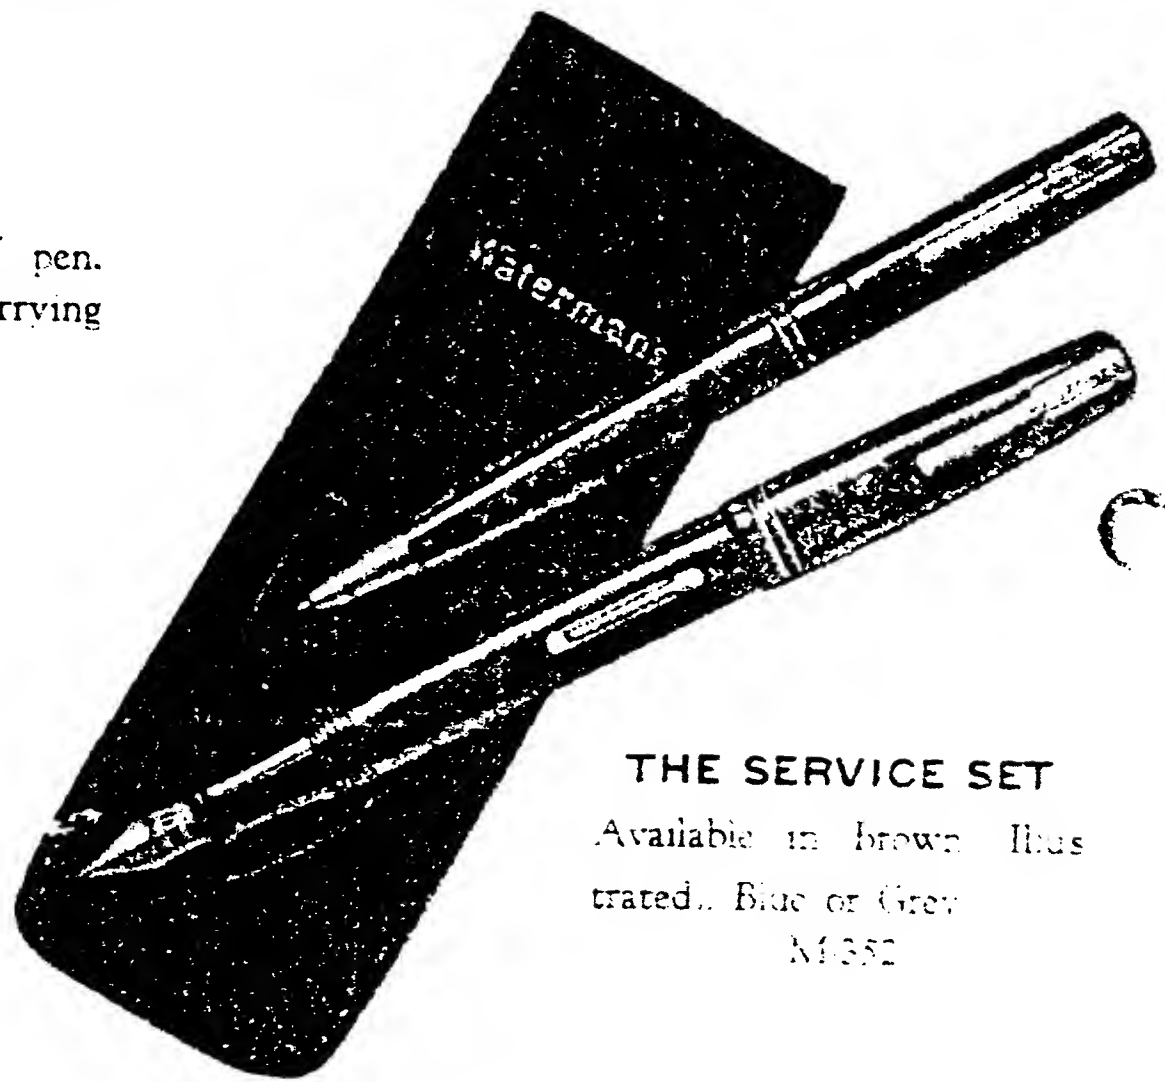

THE NURSE'S SET

Beautiful jewel-like White Pearl ensemble of pen, pencil and thermometer in white leather carrying case. As illustrated or in chrome fittings.

THE SERVICE SET

Available in brown. Illustrated. Blue or Green. M652